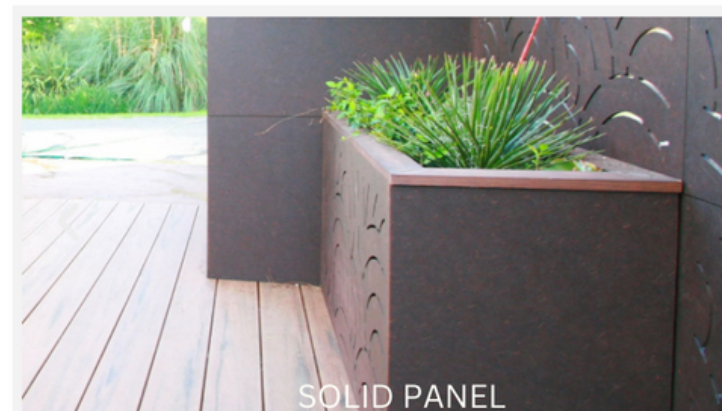

ORIENT

SOLID PANEL