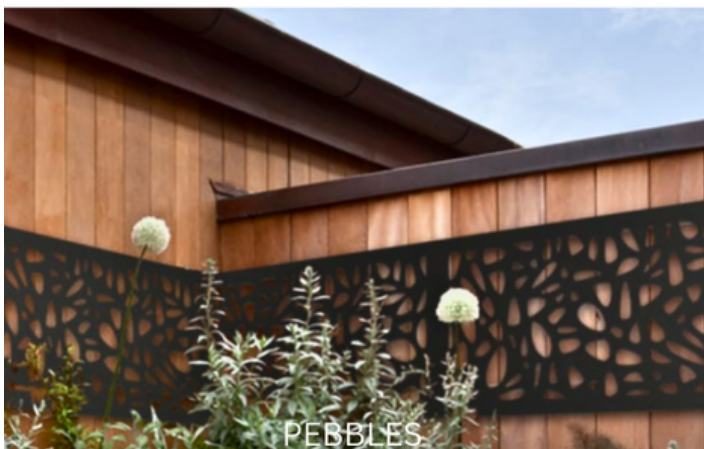

PEBBLES

60% PRIVACY

BAMBOO

80% PRIVACY

CABO

80% PRIVACY

36" x 48" x 5/16

(ONLY AVAILABLE IN THE COLOR BLACK)