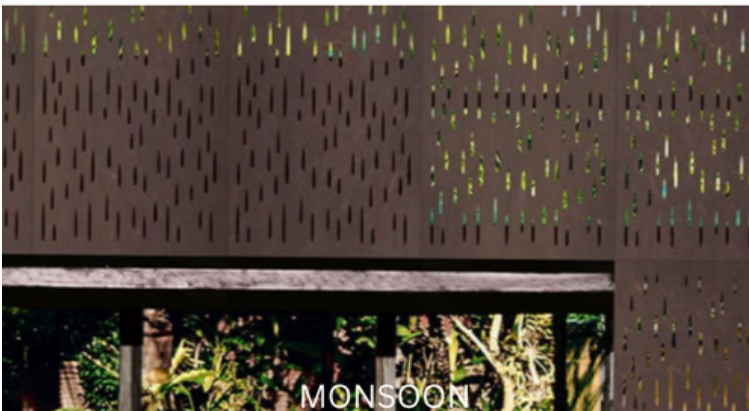

ORIENT

MONSOON

SOLID PANEL

MX

36" x 72" x 1/4"

(ONLY AVAILABLE IN COLORS ESPRESSO AND CHARCOAL)

STONEWALL

60% PRIVACY