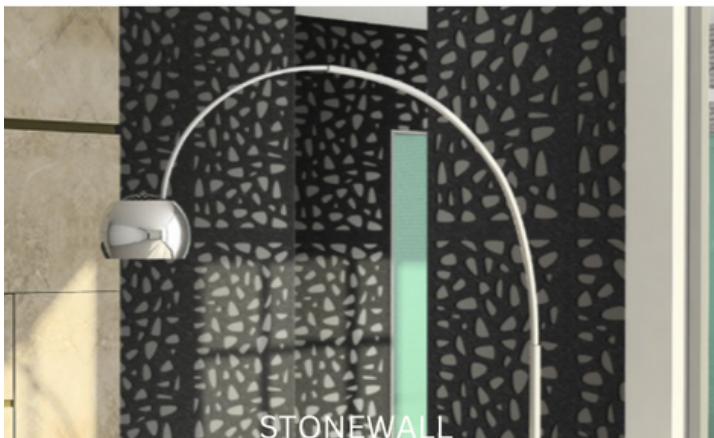

MX

36" x 72" x 1/4"

(ONLY AVAILABLE IN COLORS ESPRESSO AND CHARCOAL)

STONEWALL

60% PRIVACY

BOTANICAL

80% PRIVACY

STONEWALL