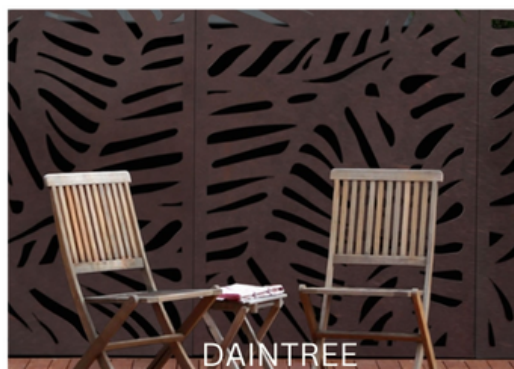

Adding a panel to a colored wall adds a flare to the esthetic:

When light is applied to the background of a panel, it adds more appeal to the surrounding environment:

OD

48" x 70" x 5/16"

(ONLY AVAILABLE IN THE COLOR BROWN)

EMPIRE

STONEFIELD

DAINTREE

BLOSSOM

OD

48" x 70" x 5/16"

(ONLY AVAILABLE IN THE COLOR BROWN)

SAVANNAH